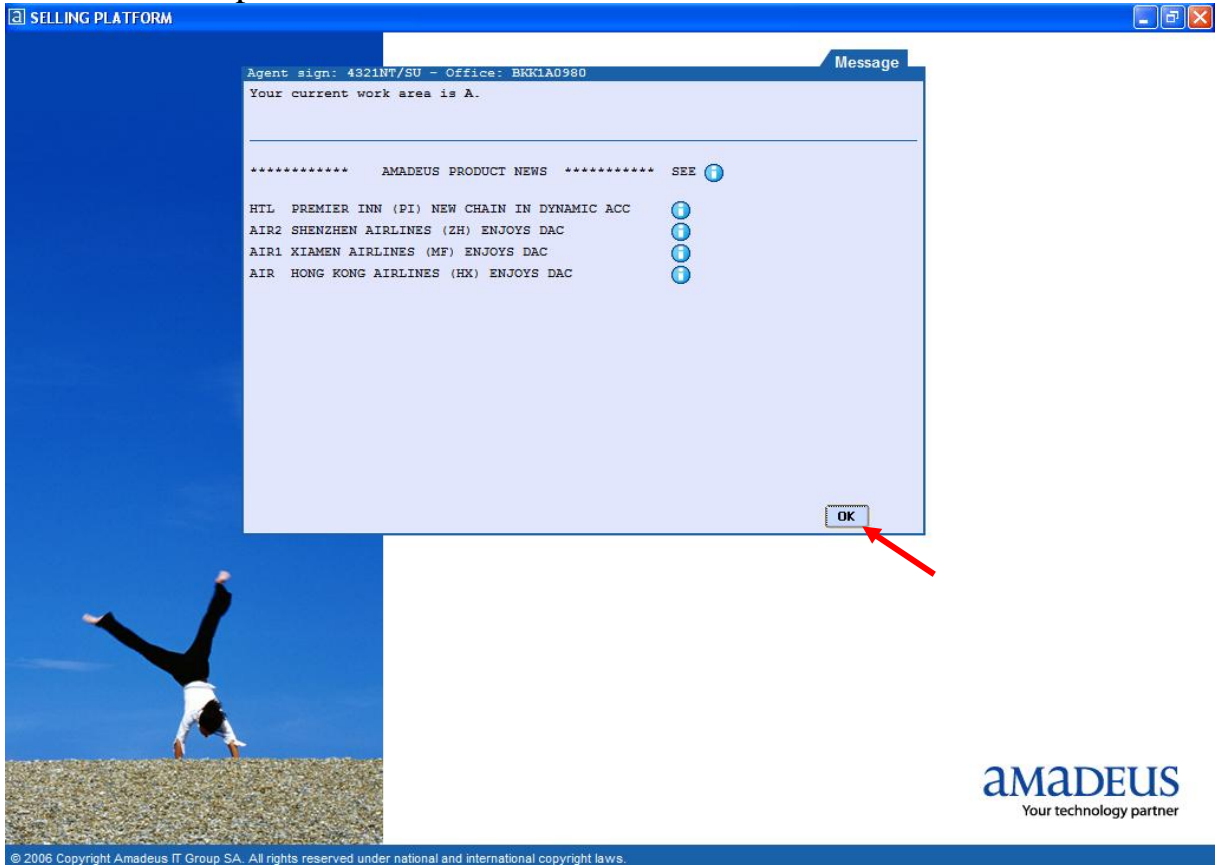

Show as below picture **Click OK**