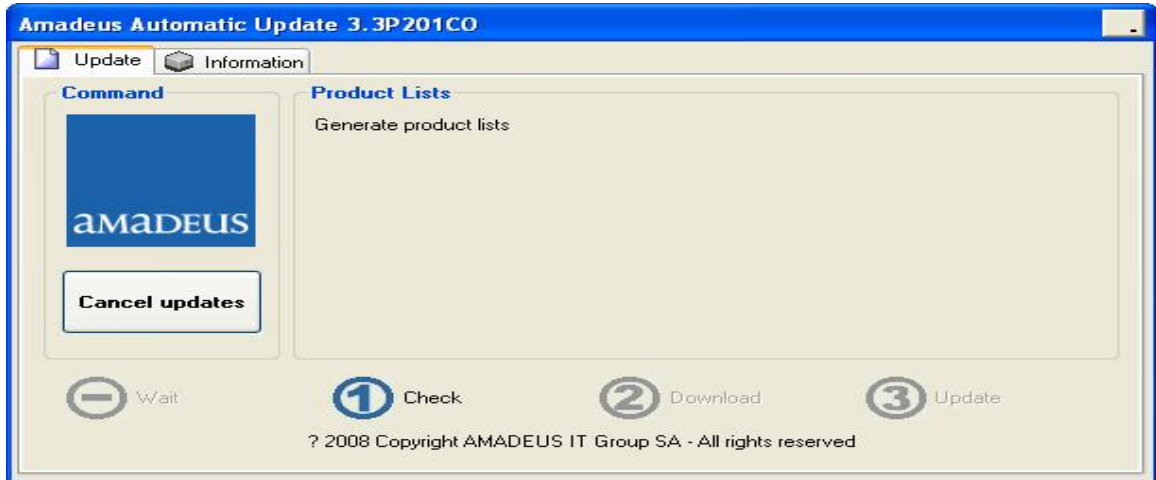

5. Show (Amadeus Automatic Update) on task bar at right below.

6. Click on task bar and wait download component data.

Step1. Check