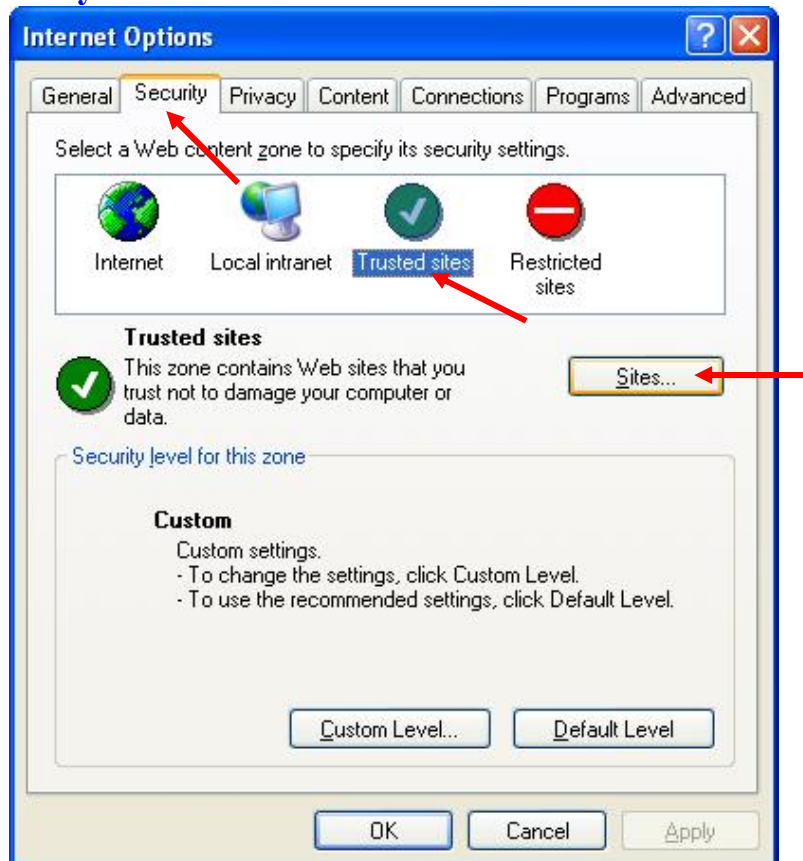

1.2 Click tab Security → Click Trusted sites → Click Sites