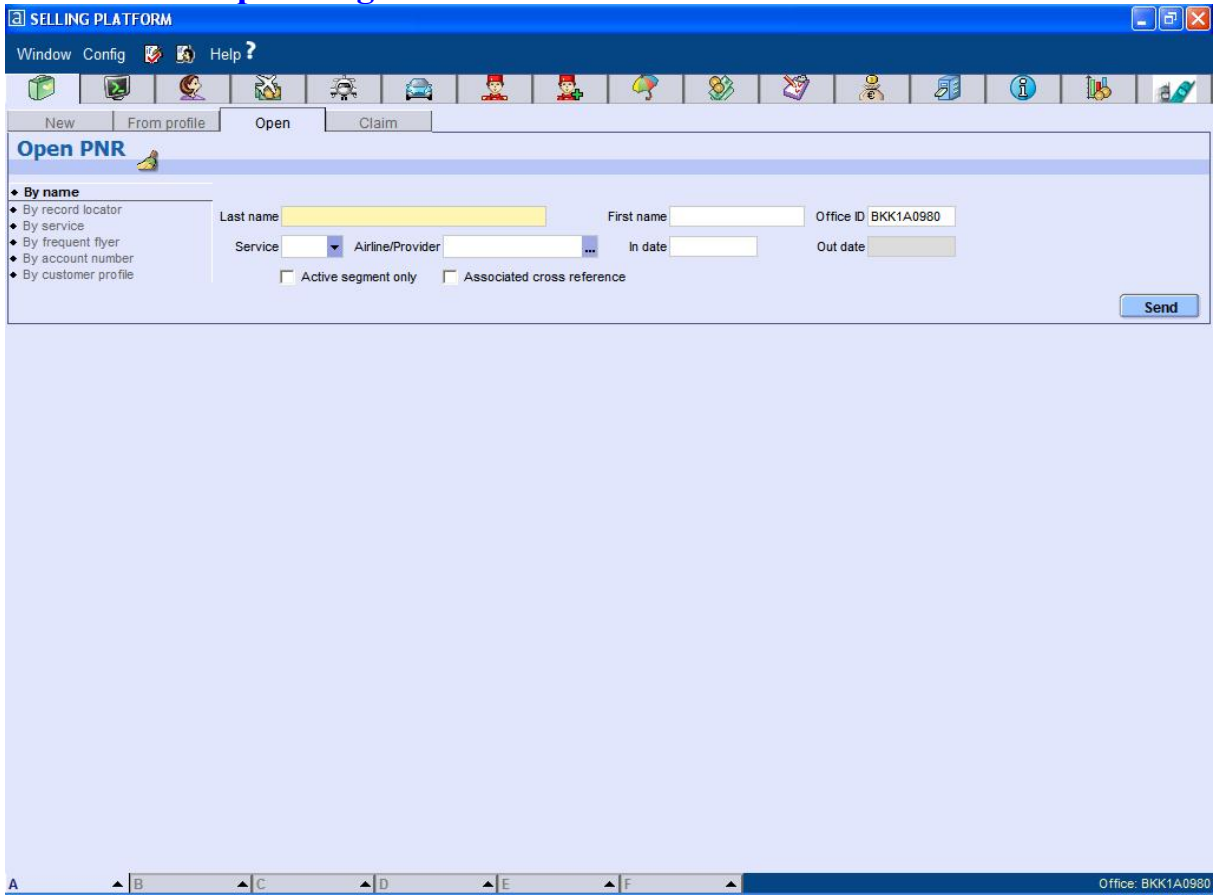

Work Area **Graphic Page**