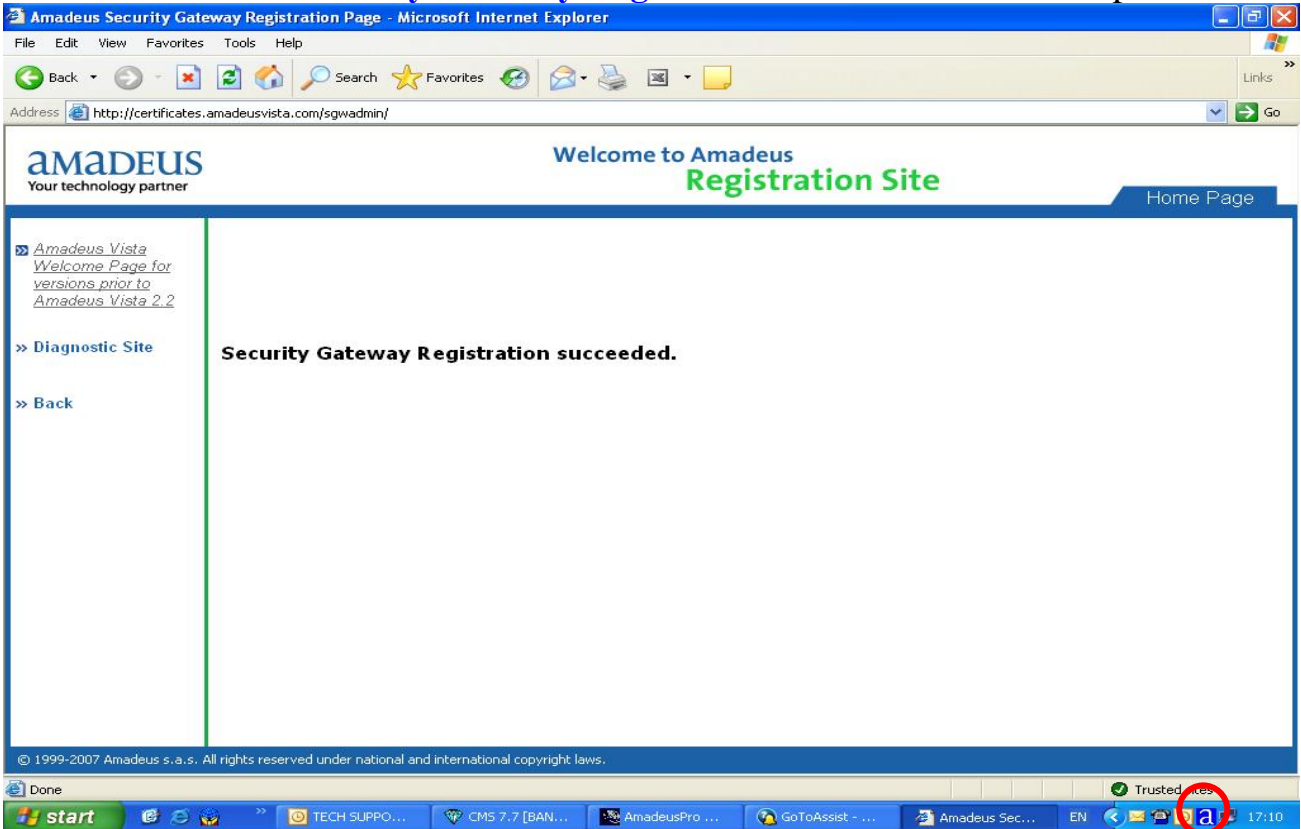

* When show as above picture mean CID register completed *