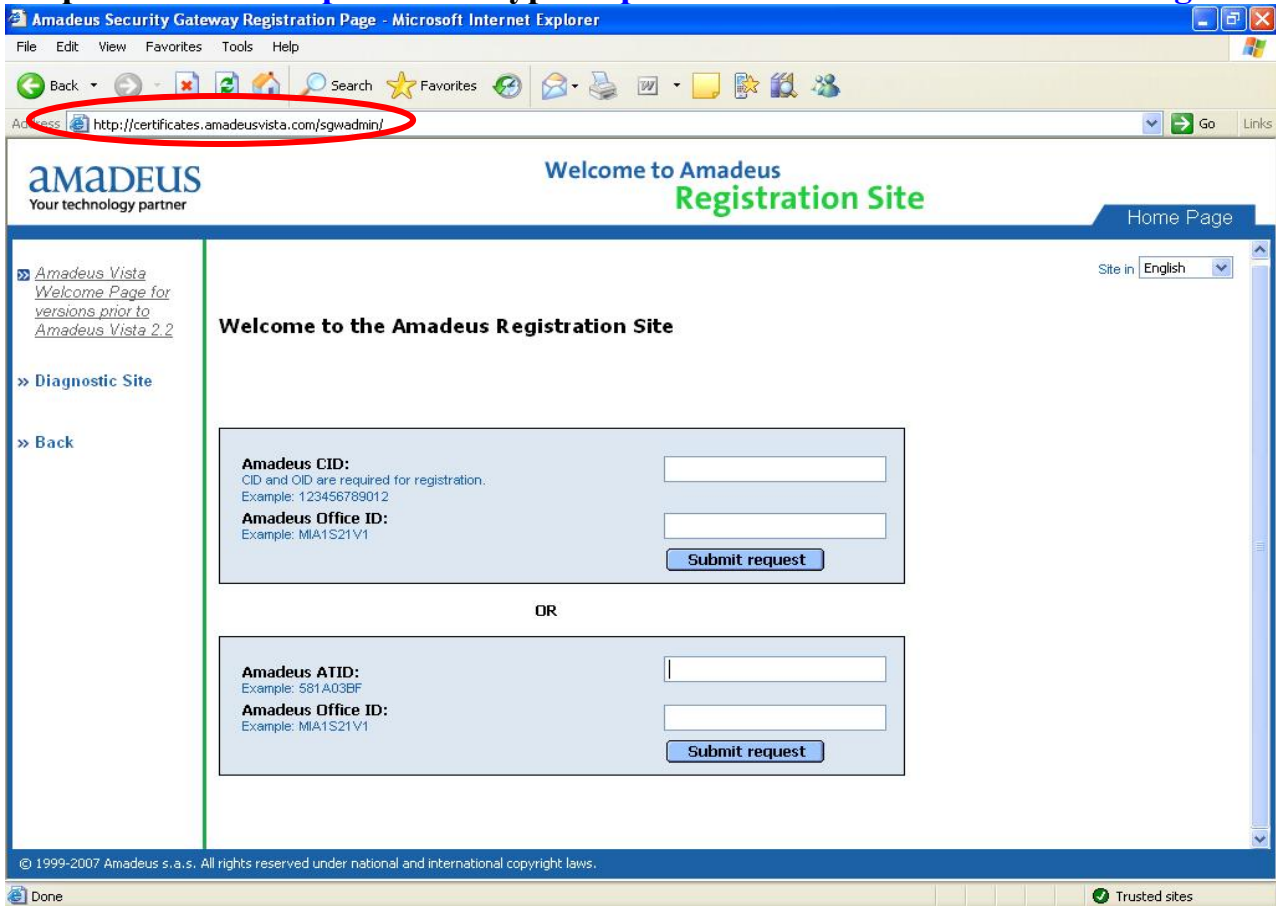

2. Open **Internet Explorer** and type **http://certificates.amadeusvista.com/sgwadmin**