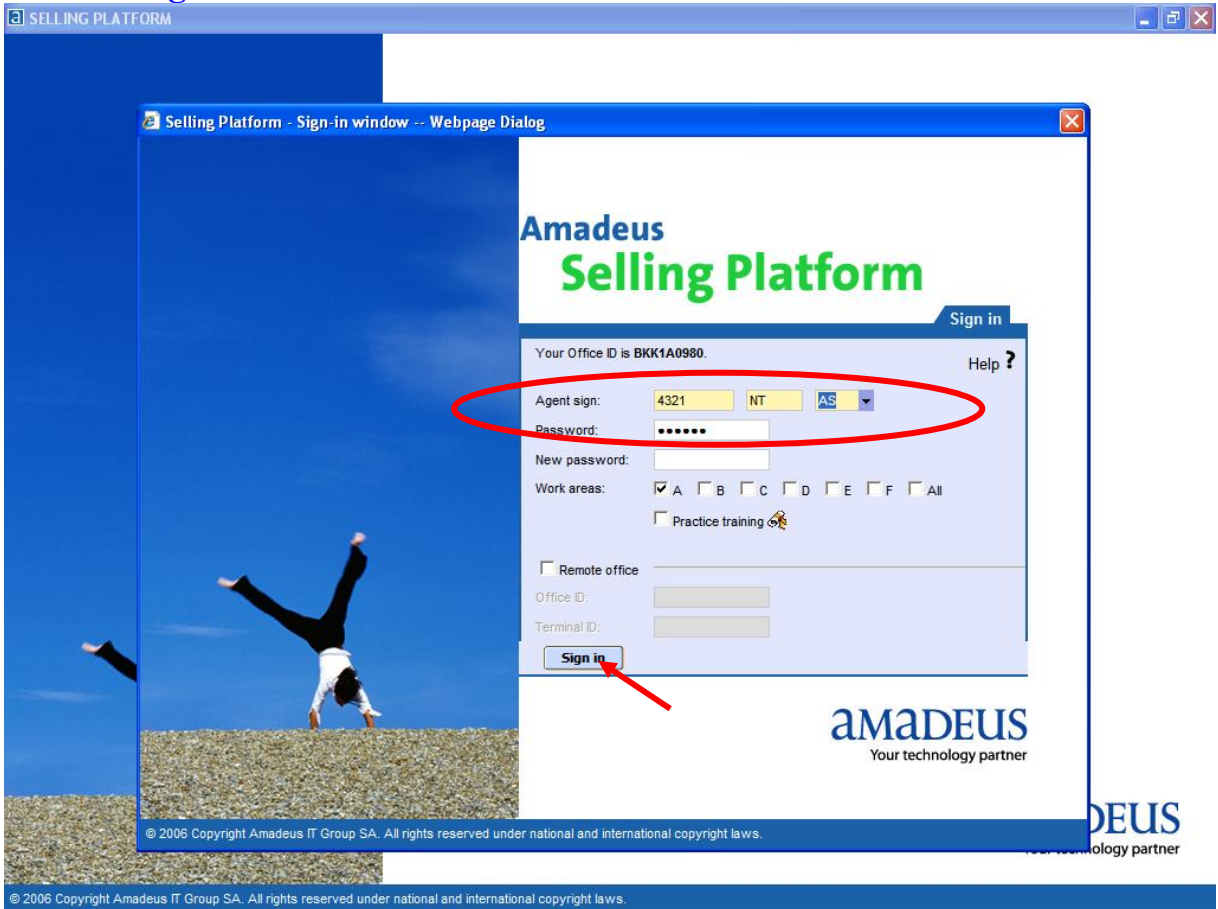

## Step for use Amadeus Selling Platform (Vista)

Open Internet Explorer and type <http://amadeusvista.com> (No www.)

Wait for show as below picture and click **Launch Amadeus Selling Platform**.

Wait for show as below picture **fill in your Agent Sign** , **your Password** and **click Sign in**.

Show as below picture **Click OK**