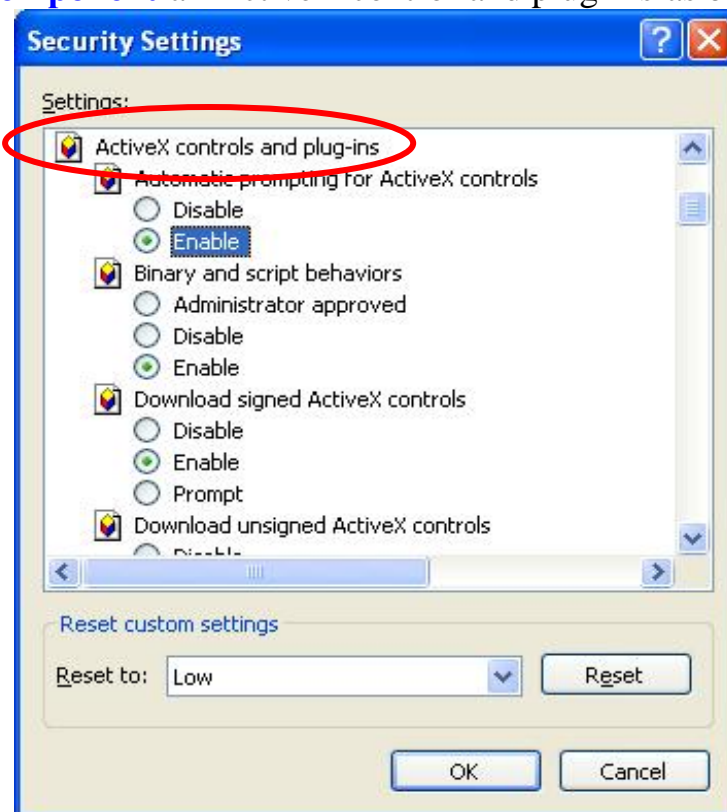

1.4.1 Move Scroll Bar to find ActiveX control and plug-ins and Enable Component all ActiveX control and plug-ins as below picture.