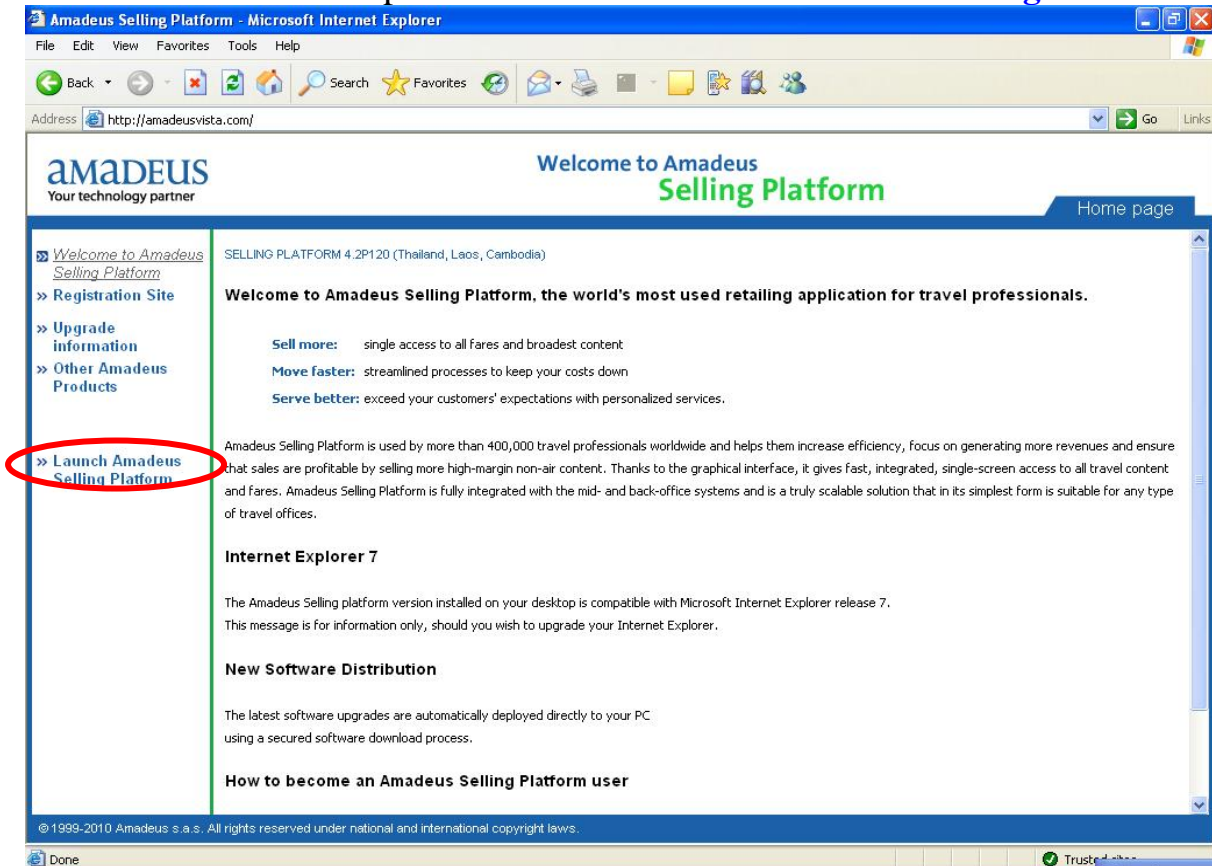

Wait for show as below picture and click **Launch Amadeus Selling Platform**.