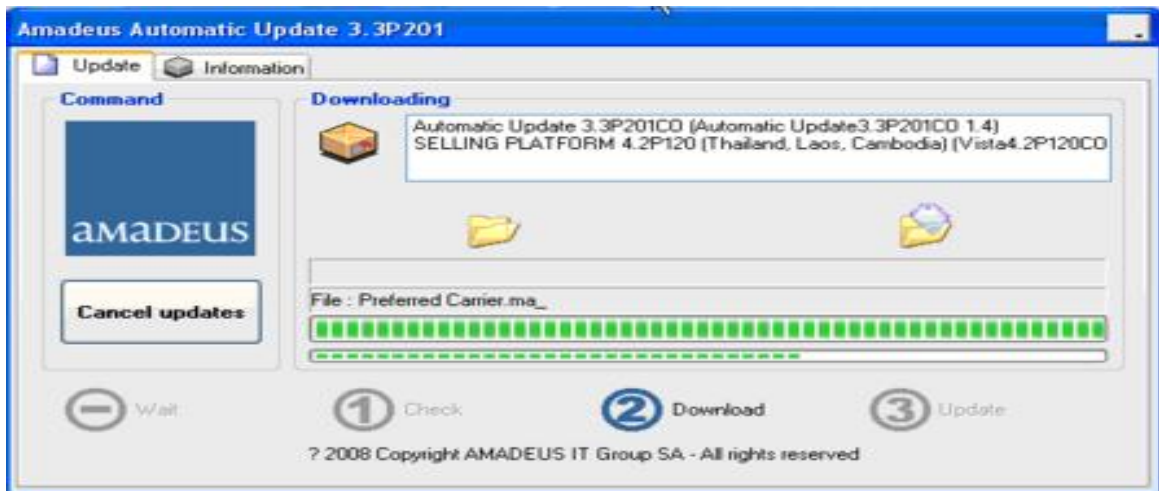

Step2. Download fast or slow depend your speed internet.