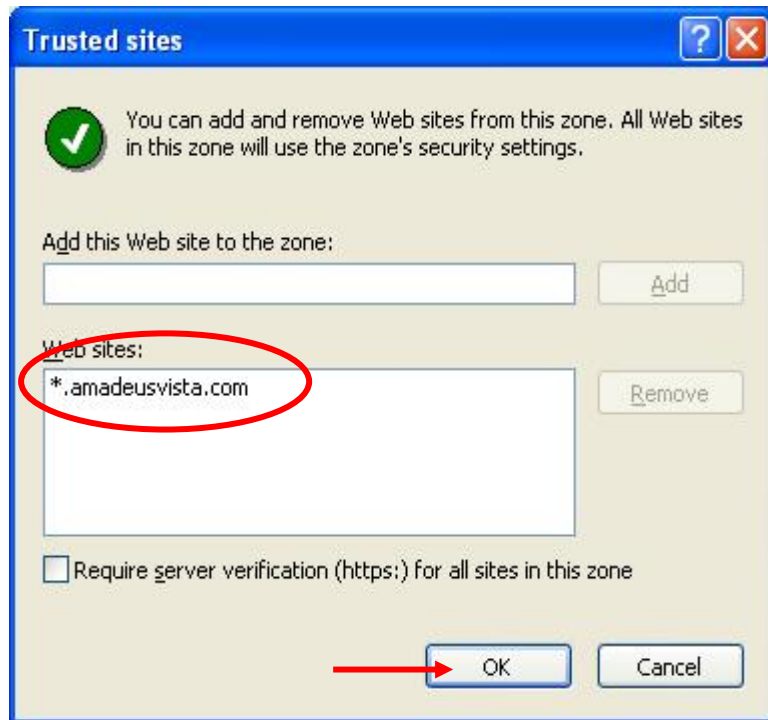

1.3.3 Show as below picture and Click OK