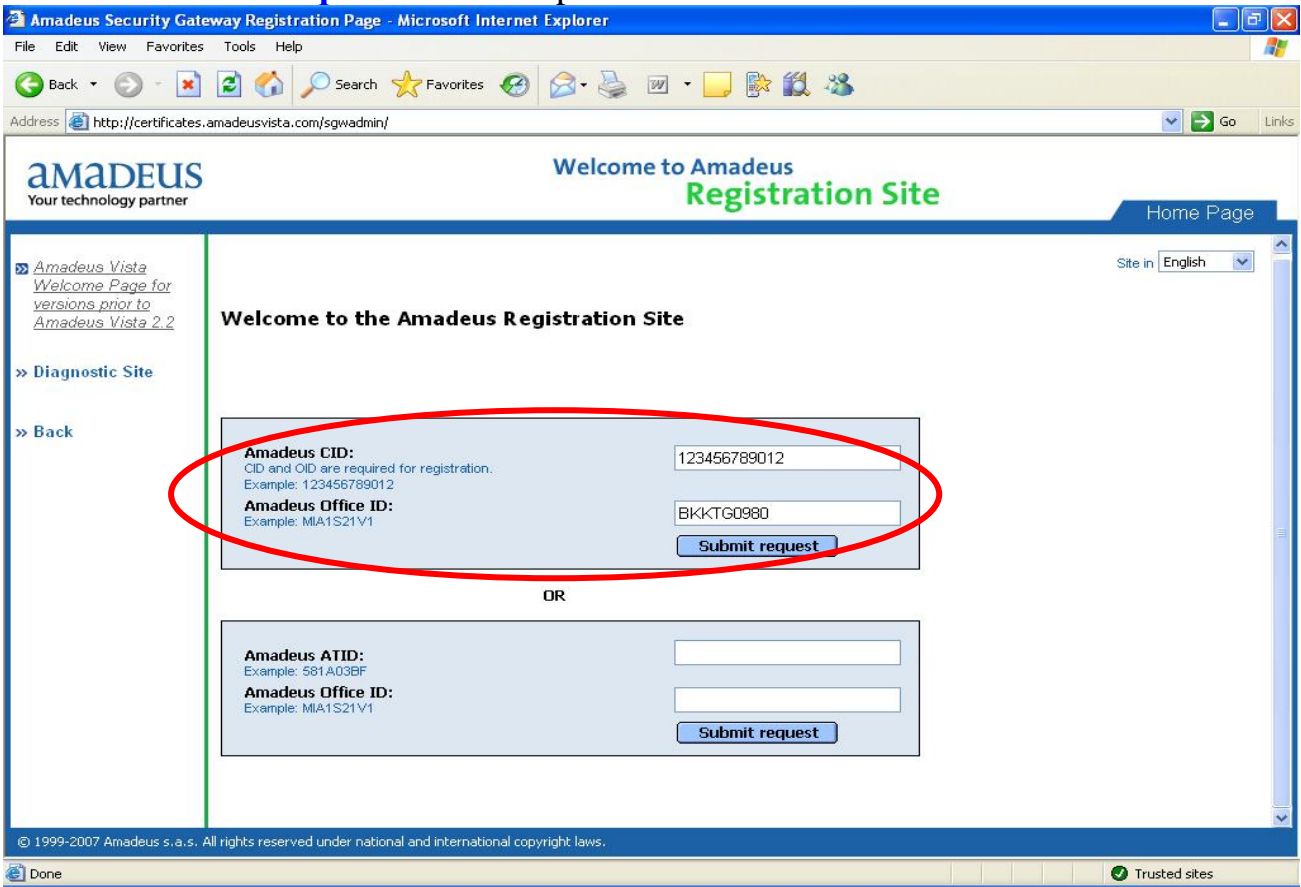

### 1.5 Click tab **Privacy** and **Remove check box** front **Block pop-ups**

1.6 Click tab **Advanced** and **Move Scroll Bar** to find **Security** set configuration as below picture → Click **Apply** → Click **OK**

2. Open **Internet Explorer** and type **http://certificates.amadeusvista.com/sgwadmin**

3. Fill in no.CID (number 12 digit) in **Amadeus CID**: and your **Amadeus Office ID**:  
→ Click **Submit request** as below picture.