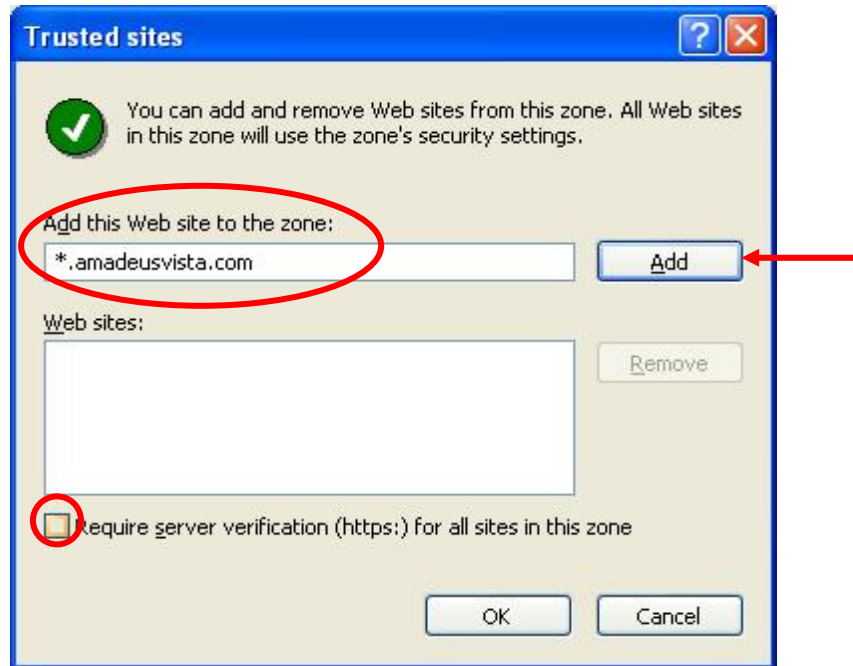

## Step for Install Amadeus Selling Platform (Vista)

1. Active some Component of Windows step by step

1.1 Open Internet Explorer → Click Tools → Click Internet Options

1.2 Click tab Security → Click Trusted sites → Click Sites

1.3. Trusted sites. Set configuration as below picture

1.3.1 Remove check box  Require server verification (https:) for all sites in this zone

1.3.2 Type \*.amadeusvista.com in block Add this website to the zone: → Click Add.