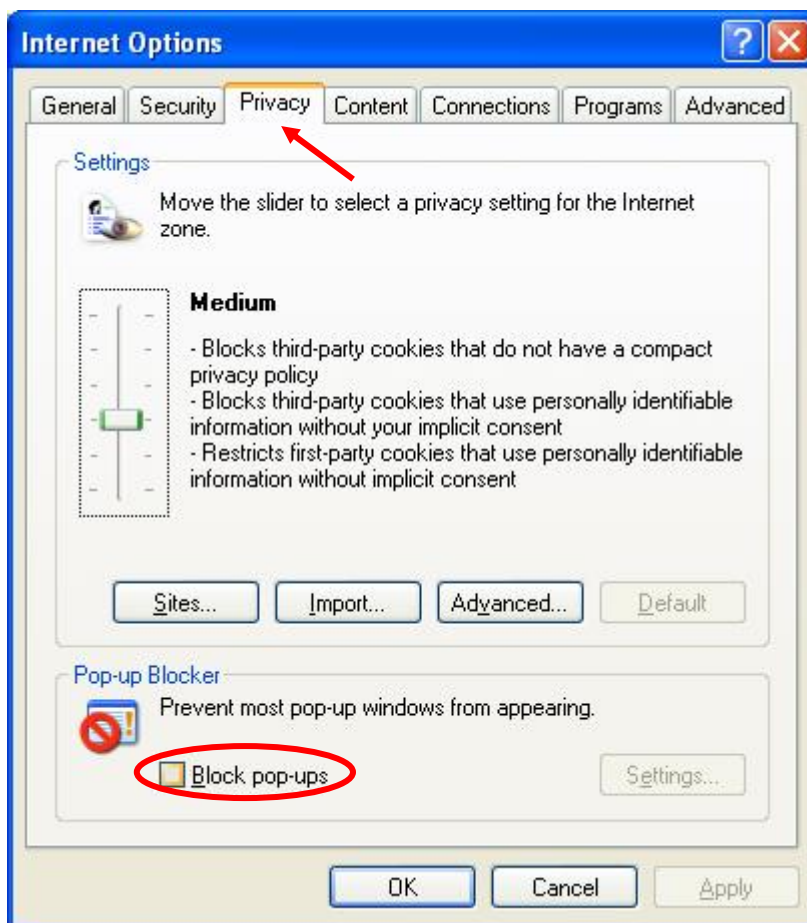

### 1.4.1 Move Scroll Bar to find ActiveX control and plug-ins and Enable Component all ActiveX control and plug-ins as below picture.

1.4.2 **Enable Component** as below picture.

1.4.3 **Enable Component** as below picture → **Click OK**

### 1.5 Click tab **Privacy** and **Remove check box** front **Block pop-ups**

1.6 Click tab **Advanced** and **Move Scroll Bar** to find **Security** set configuration as below picture → Click **Apply** → Click **OK**