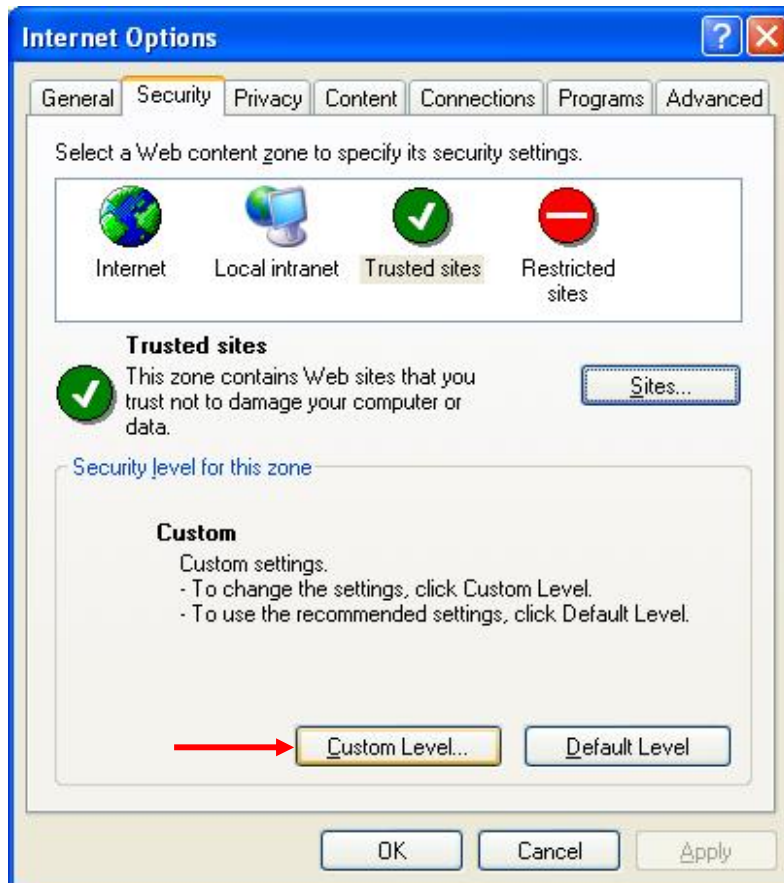

1.4 Click Custom Level...