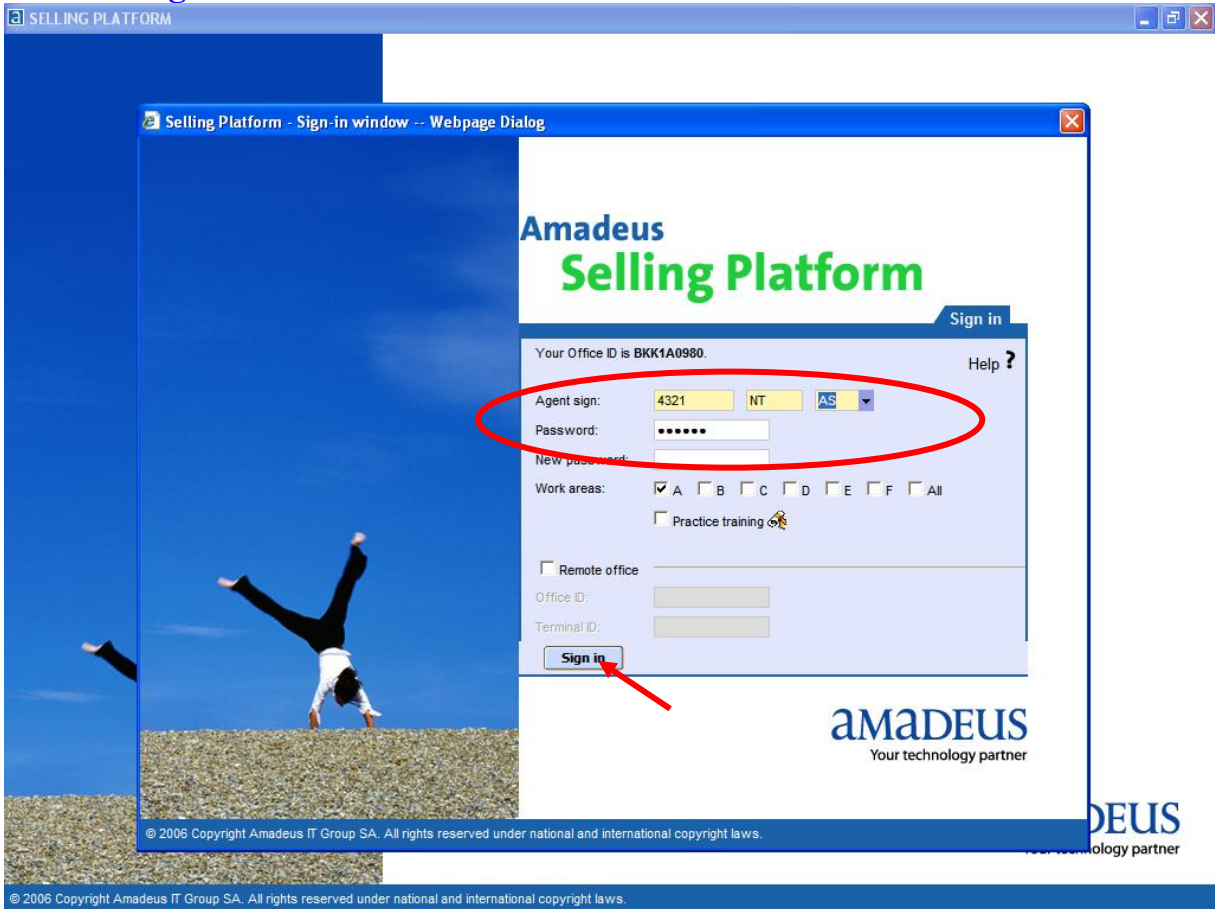

Wait for show as below picture **fill in your Agent Sign** , your **Password** and **click Sign in**.