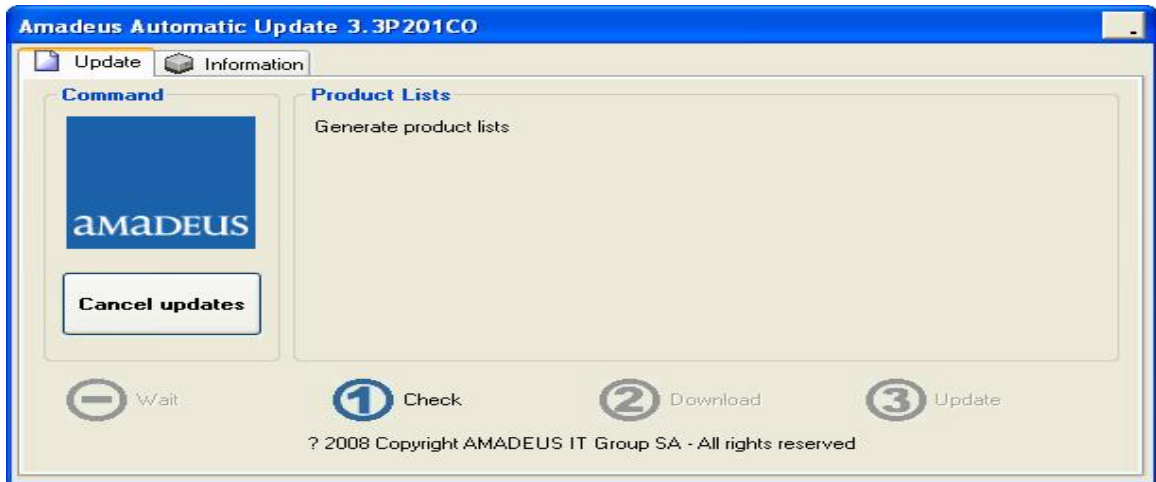

5. Show (Amadeus Automatic Update) on task bar at right below.

6. Click on task bar and wait download component data.

Step1. Check