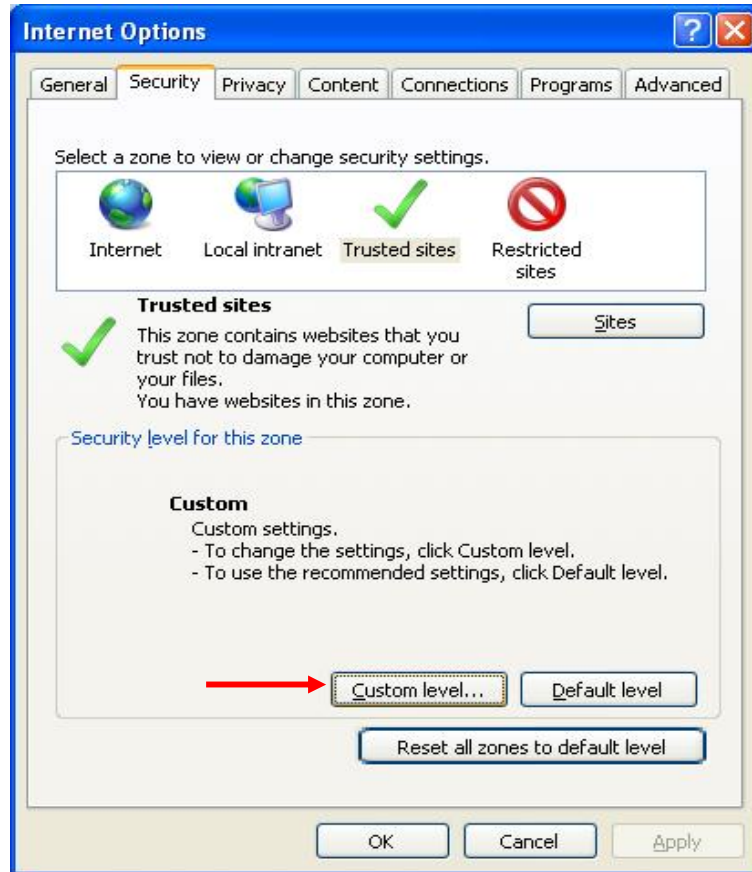

1.4 Click Custom Level...