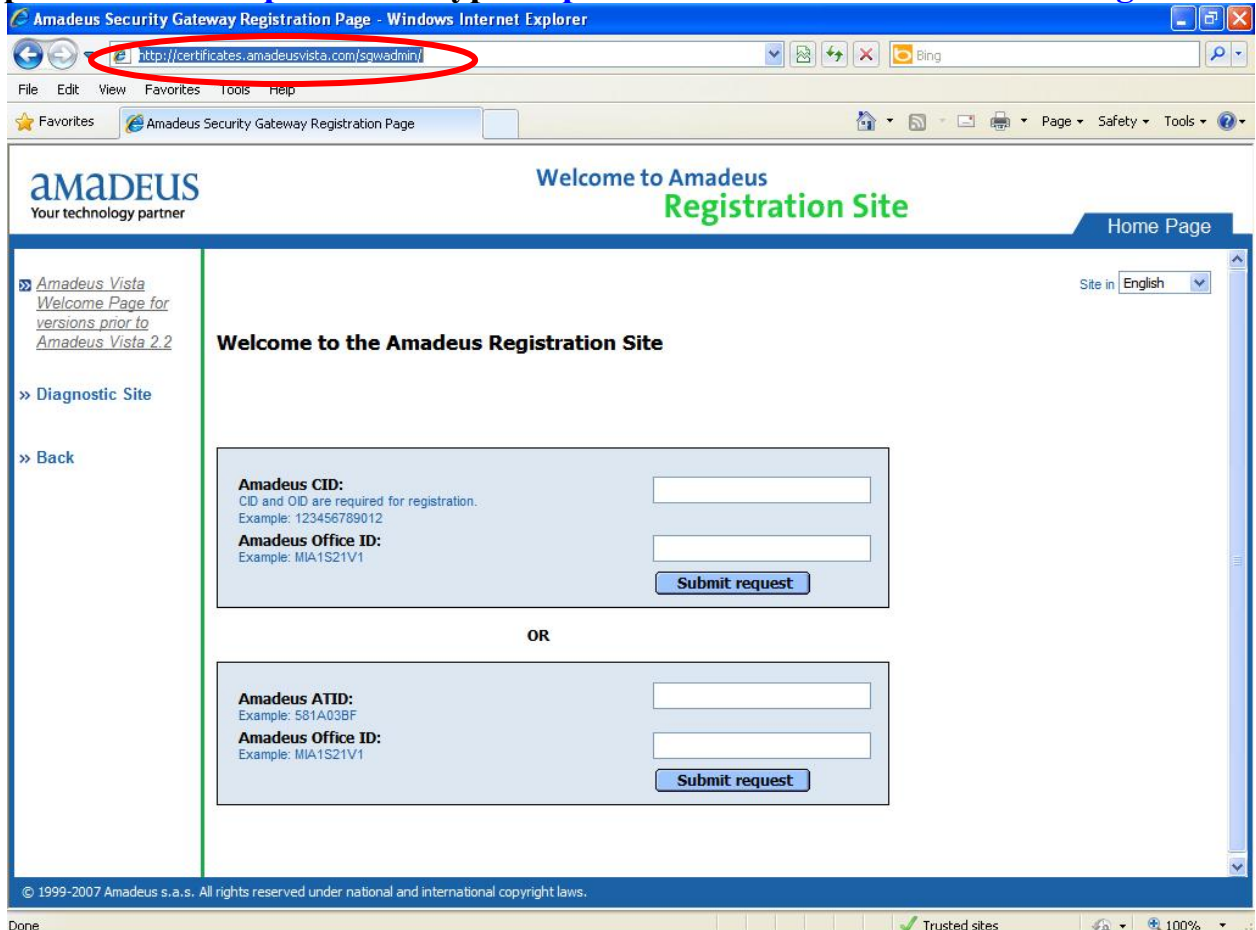

2. Open **Internet Explorer** and type <http://certificates.amadeusvista.com/sgwadmin>