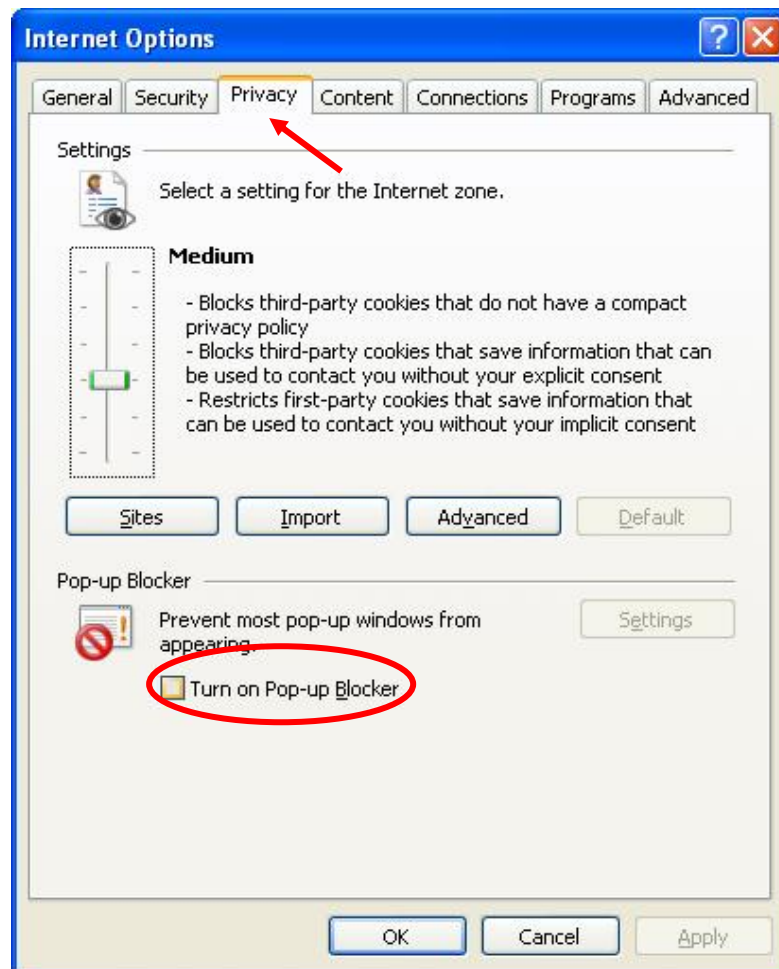

### 1.4.1 Move Scroll Bar to find ActiveX control and plug-ins and Enable Component all ActiveX control and plug-ins as below picture.

1.4.2 **Enable Component** as below picture.

1.4.3 **Enable Component** as below picture → **Click OK**

### 1.5 Click tab Privacy and Remove check box front Block pop-ups

1.6 Click tab **Advanced** and **Move Scroll Bar** to find **Security** set configuration as below picture  → Click **Apply** → Click **OK**