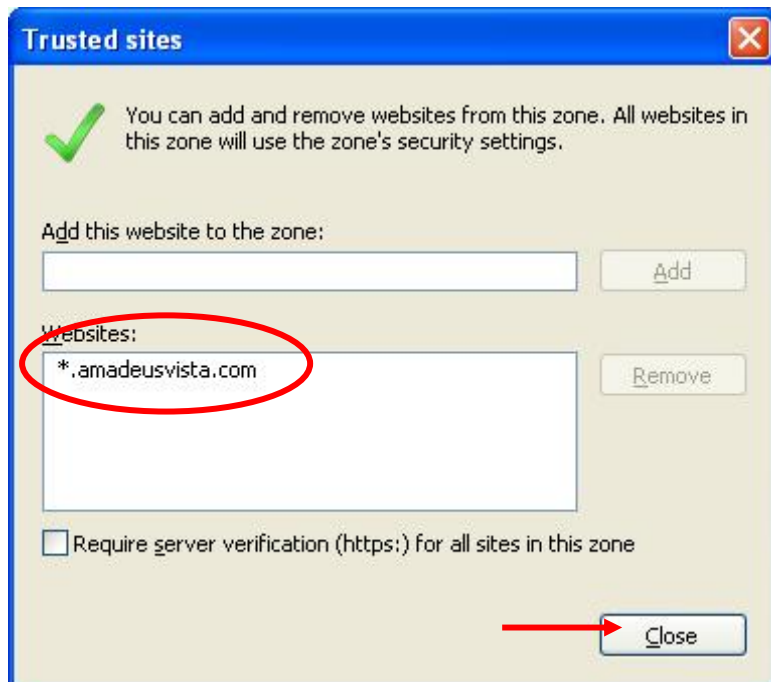

#### 1.2 Click tab Security → Click Trusted sites → Click Sites

**1.3. Trusted sites.** Set configuration as below picture

**1.3.1 Remove check box**  Require server verification (https:) for all sites in this zone

**1.3.2 Type \*.amadeusvista.com** in block Add this website to the zone: → **Click Add.**

**1.3.3 Show as below picture and Click**