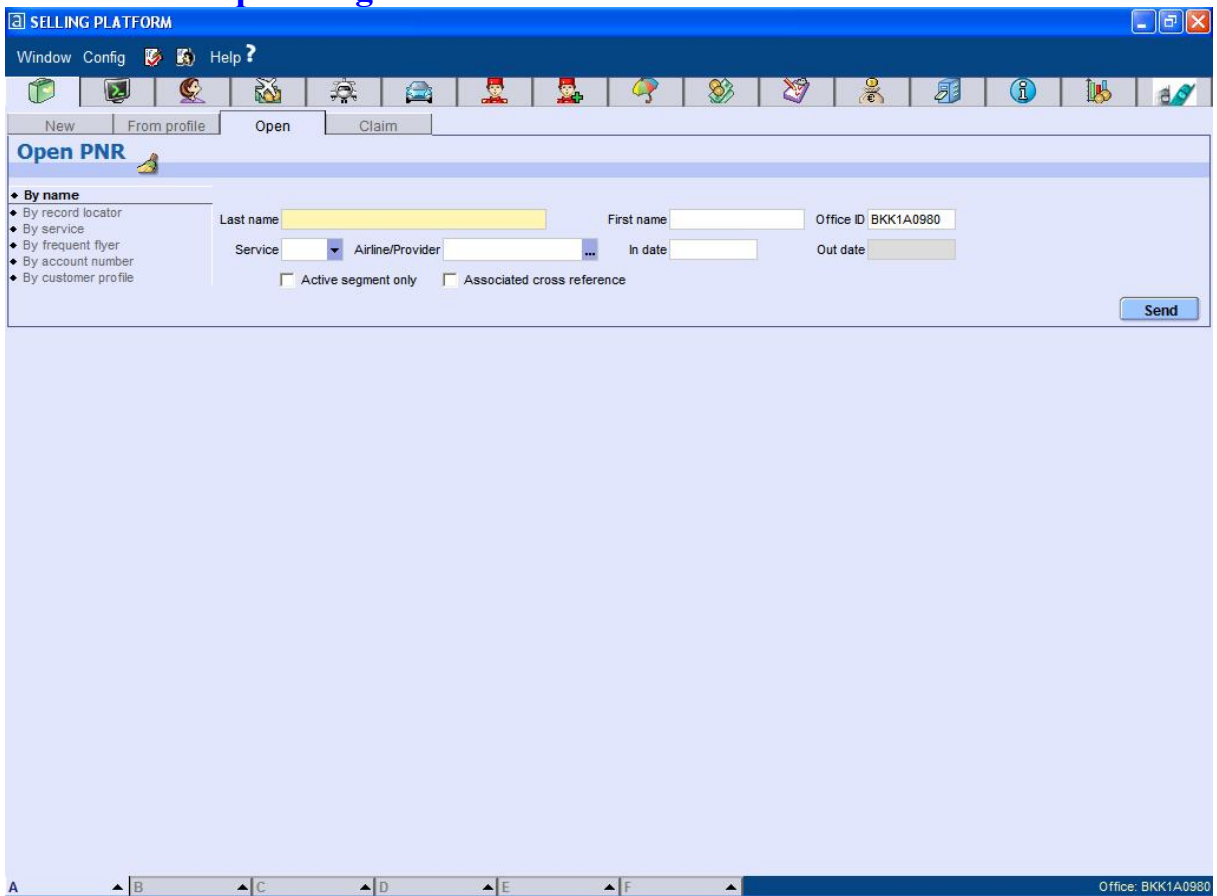

Work Area **Graphic Page**