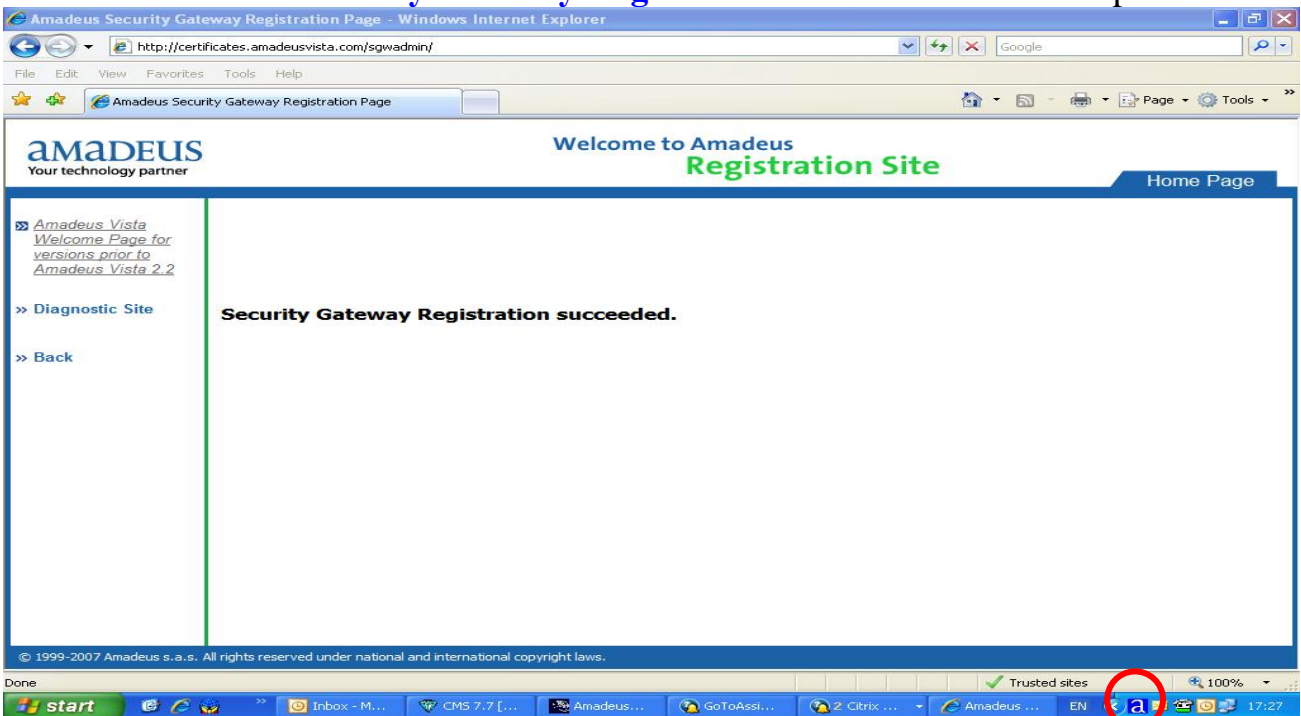

* When show as above picture mean CID register completed *