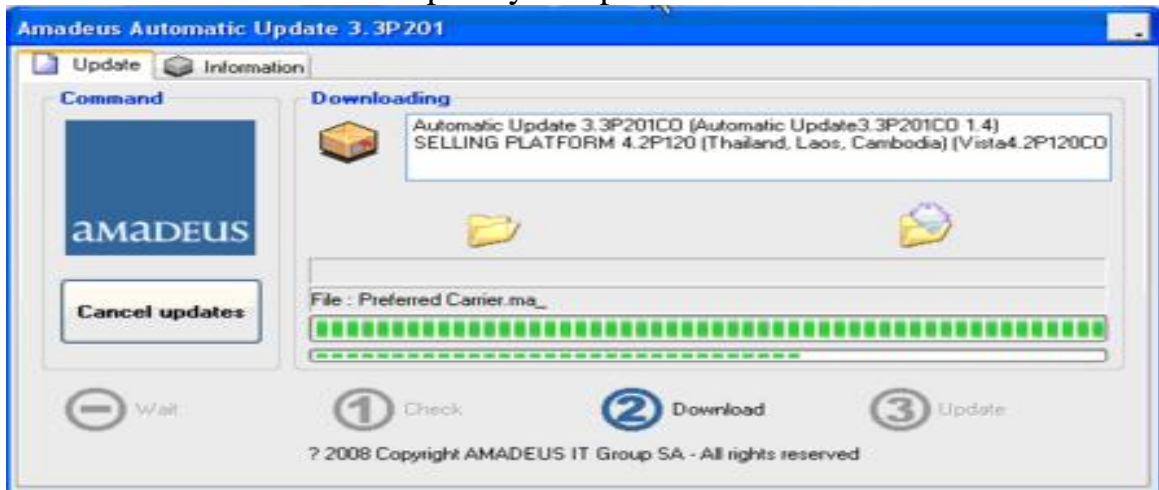

Step2. Download fast or slow depend your speed internet