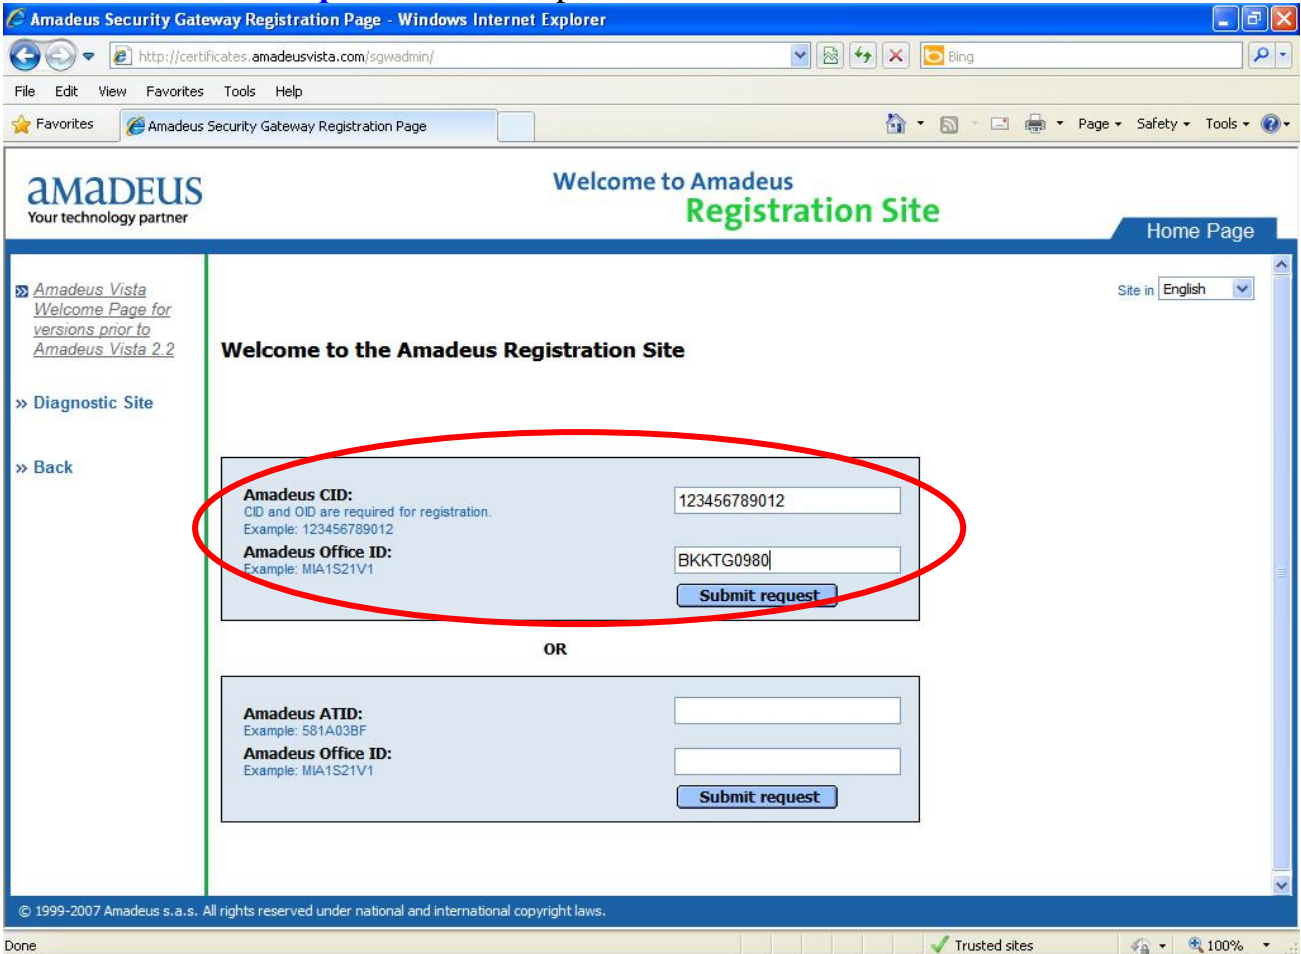

3. Fill in no.CID (number 12 digit) in **Amadeus CID**: and your **Amadeus Office ID**:
→Click **Submit request** as below picture.

4. Wait until show **Security Gateway Registration succeeded** as below picture.