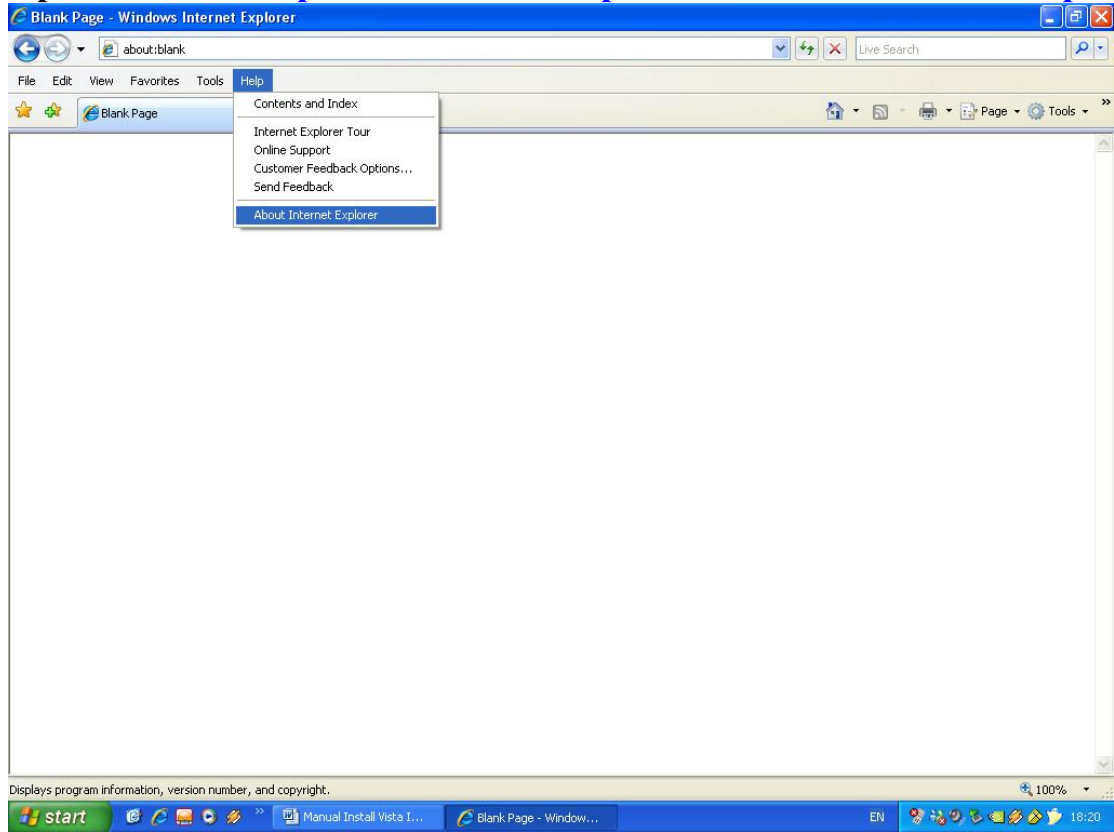

### Step for check Internet Explorer (IE) version

Open Internet Explorer → Click Help → Click About Internet Explorer

As below picture show Internet Explorer Version 7 (IE 7)