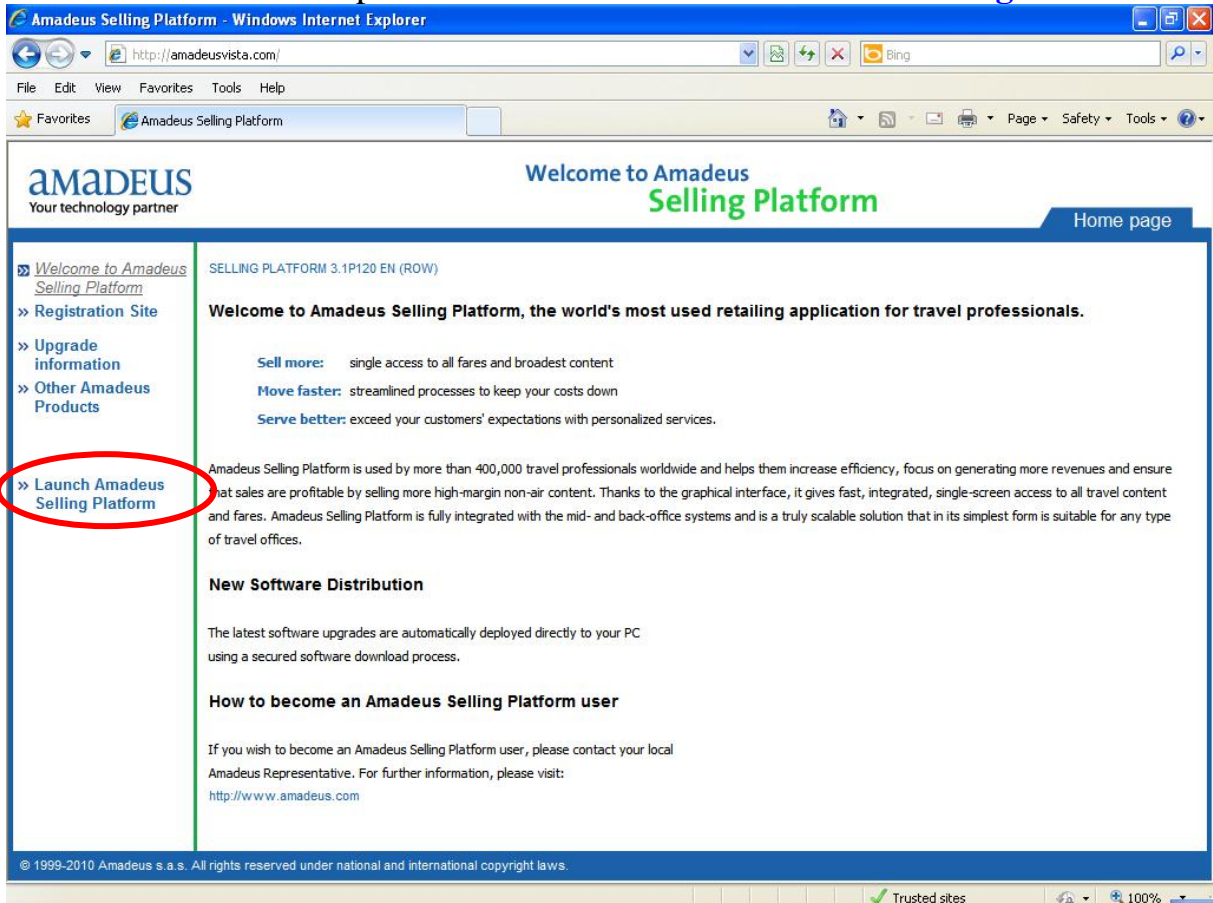

Wait for show as below picture and **click Launch Amadeus Selling Platform.**