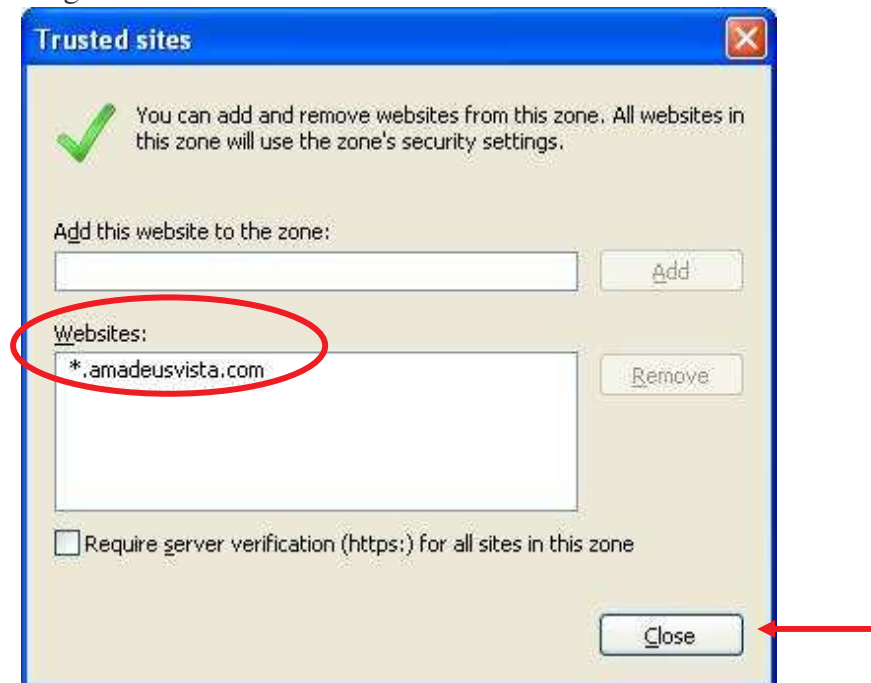

1. Active some component of windows.

1.1 Open **Internet Explorer** → Click **Tools** → Click **Internet Options**

1.2 Click tab **Security** → Click **Trusted sites** → Click **Sites**.

1.3. Trusted sites. Set configuration as a figure .

1.3.1 Remove checkbox front Require server verification (https:) for all sites in this zone

1.3.2 Type ***.amadeusvista.com** in the block of Add this website to the zone แล้ว click **Add**.

1.3.3 Display as a figure and click **Close**.