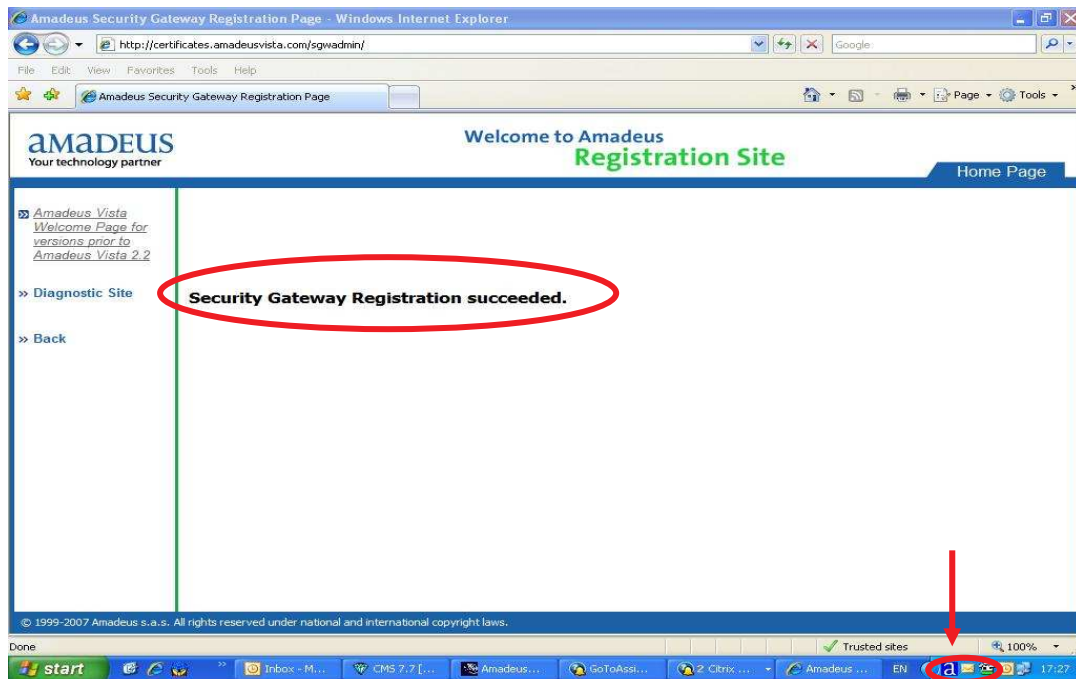

and → Click **OPEN**.

2.1 Click **Install Certificate...**

2.2 Click **Next**

2.3 Click **Place all certificates in the following store** Click→ **Browse**.

2.4 Select **Trusted Root Certification Authorities** → Click **OK**

2.5 Click **Next**.

2.6 Click **Finish**.

2.7 Click **Yes**.

2.8 Click **OK**.

3. Open **Internet Explorer** and goto site :

<http://certificates.amadeusvista.com/sgwadmin>

4. Type **CID**(numeric 12 digit) in **Amadeus CID** block → Click **Submit request**

5. Wait until display **Security Gateway Registration succeeded.**

***When display above mean CID register completed ***

6. Display  (Amadeus Automatic Update) on Task Bar right below.

7. Click  on Task Bar and wait for download component.