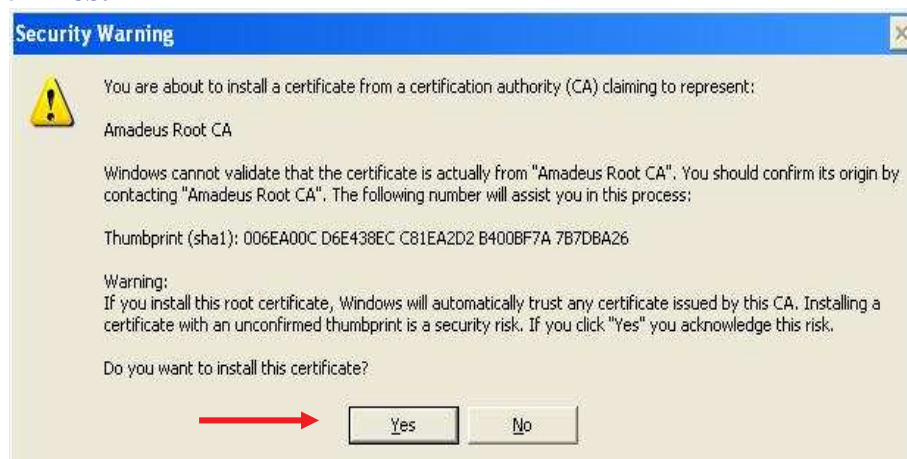

1.6 Click tab **Advanced** set configuration as figure and click **Apply** → Click **OK**

2. .Open **Internet Explorer** and goto site :

<http://certificates.amadeusvista.com/certificates/AmadeusRootCA.crt>

and → Click **OPEN**.

2.1 Click **Install Certificate...**

2.2 Click **Next**

2.3 Click **Place all certificates in the following store** Click→ **Browse**.

2.4 Select **Trusted Root Certification Authorities** → Click **OK**

2.5 Click **Next**.

2.6 Click **Finish**.

2.7 Click **Yes**.

2.8 Click **OK**.

3. Open **Internet Explorer** and goto site :

<http://certificates.amadeusvista.com/sgwadmin>

4. Type **CID**(numeric 12 digit) in **Amadeus CID** block → Click **Submit request**

5. Wait until display **Security Gateway Registration succeeded.**

***When display above mean CID register completed ***

6. Display  (Amadeus Automatic Update) on Task Bar right below.

7. Click  on Task Bar and wait for download component.