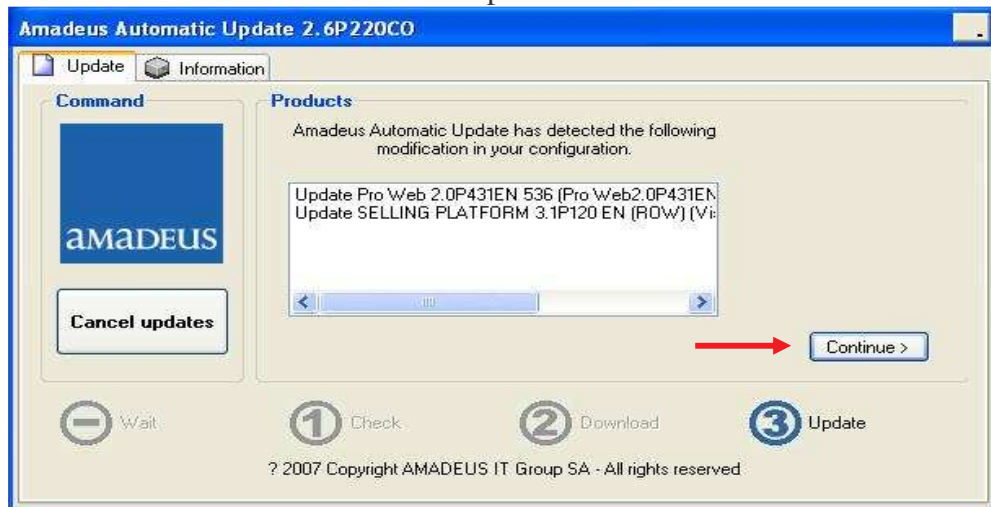

5. Wait until display **Security Gateway Registration succeeded.**

***When display above mean CID register completed ***

6. Display  (Amadeus Automatic Update) on Task Bar right below.

7. Click  on Task Bar and wait for download component.

Step 1. Check.

Step 2. Download.

*** When download data please close all website prevent restart computer ***

Step 3. Update.

Click **Continue >** First time for install component .

Click **Continue >** Second times and wait install component again.