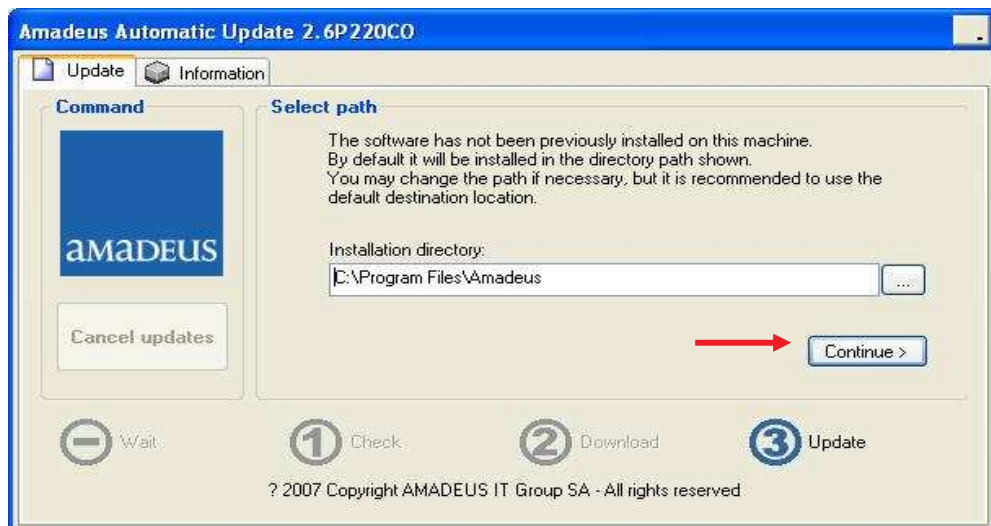

5. Wait until display **Security Gateway Registration succeeded.**

***When display above mean CID register completed ***

6. Display  (Amadeus Automatic Update) on Task Bar right below.

7. Click  on Task Bar and wait for download component.

Step 1. Check.

Step 2. Download.

*** When download data please close all website prevent restart computer ***

Step 3. Update.

Click **Continue >** First time for install component .

Click **Continue >** Second times and wait install component again.