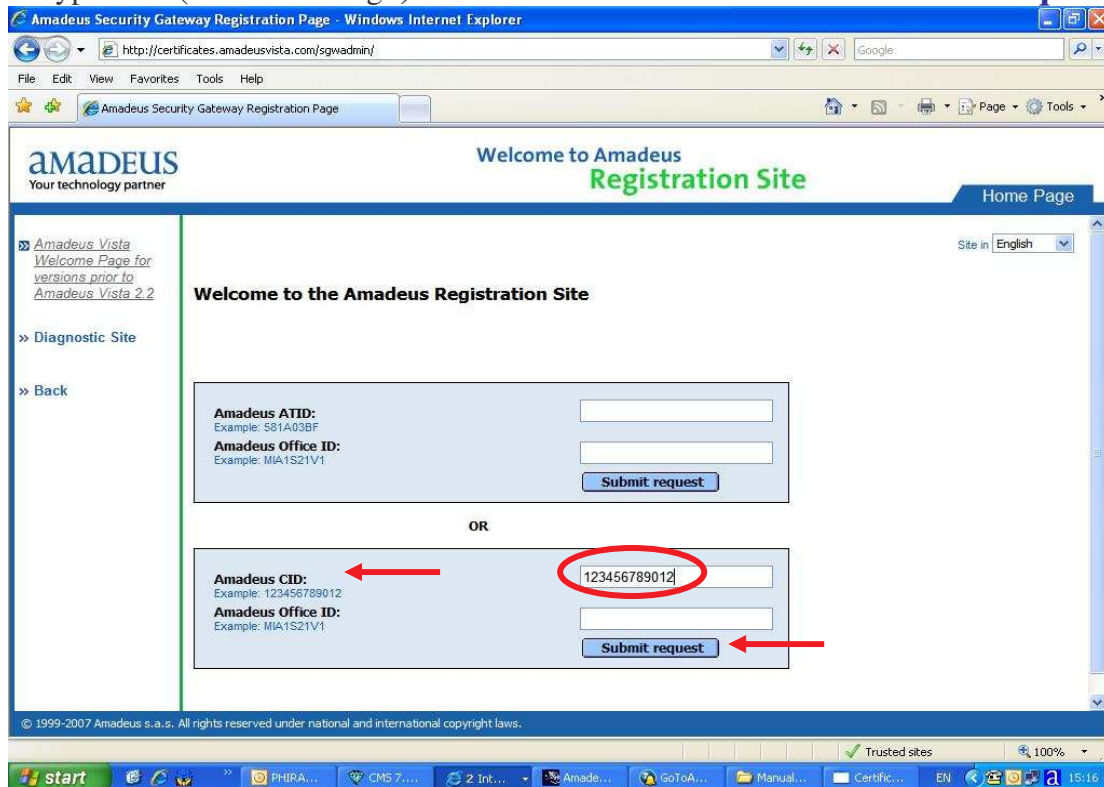

and → Click **OPEN**.

2.1 Click **Install Certificate...**

2.2 Click **Next**

2.3 Click **Place all certificates in the following store** Click→ **Browse**.

2.4 Select **Trusted Root Certification Authorities** → Click **OK**

2.5 Click **Next**.

2.6 Click **Finish**.

2.7 Click **Yes**.

2.8 Click **OK**.

3. Open **Internet Explorer** and goto site :

<http://certificates.amadeusvista.com/sgwadmin>

4. Type **CID**(numeric 12 digit) in **Amadeus CID** block → Click **Submit request**

5. Wait until display **Security Gateway Registration succeeded.**

***When display above mean CID register completed ***

6. Display  (Amadeus Automatic Update) on Task Bar right below.

7. Click  on Task Bar and wait for download component.