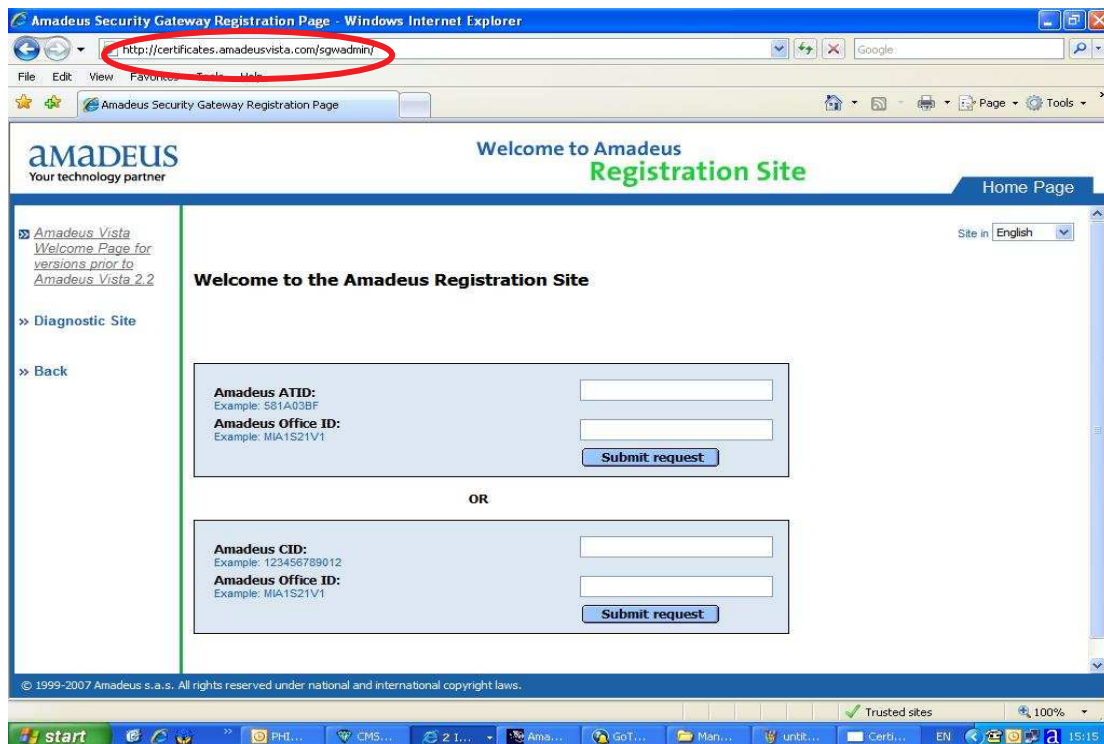

and → Click **OPEN**.

2.1 Click **Install Certificate...**

2.2 Click **Next**

2.3 Click **Place all certificates in the following store** Click→ **Browse**.

2.4 Select **Trusted Root Certification Authorities** → Click **OK**

2.5 Click **Next**.

2.6 Click **Finish**.

2.7 Click **Yes**.

2.8 Click **OK**.

3. Open **Internet Explorer** and goto site :

<http://certificates.amadeusvista.com/sgwadmin>

4. Type **CID**(numeric 12 digit) in **Amadeus CID** block → Click **Submit request**

5. Wait until display **Security Gateway Registration succeeded.**

***When display above mean CID register completed ***

6. Display  (Amadeus Automatic Update) on Task Bar right below.

7. Click  on Task Bar and wait for download component.