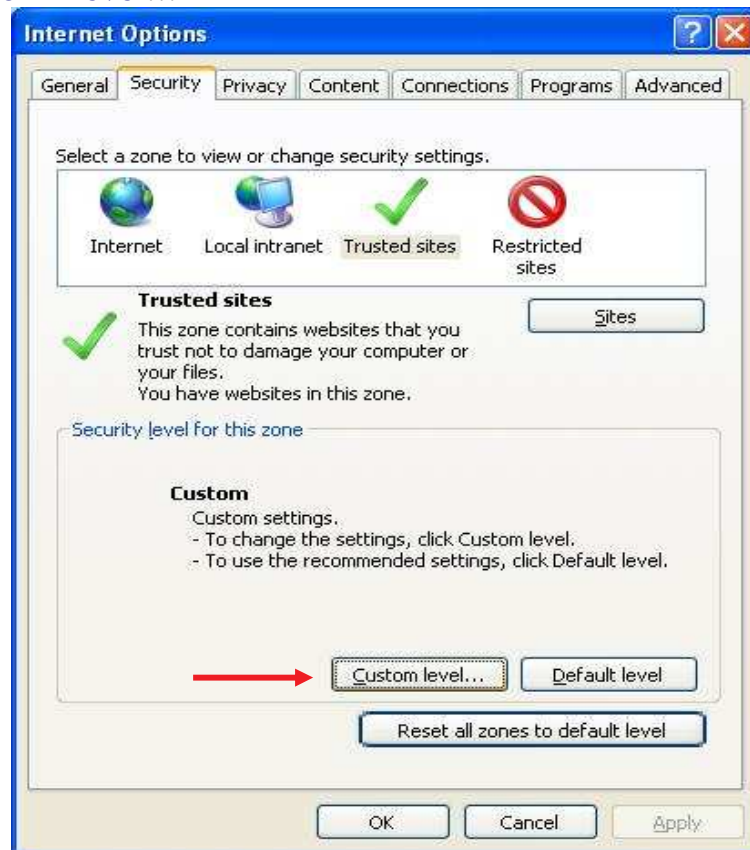

1.4 Click Custom Level...