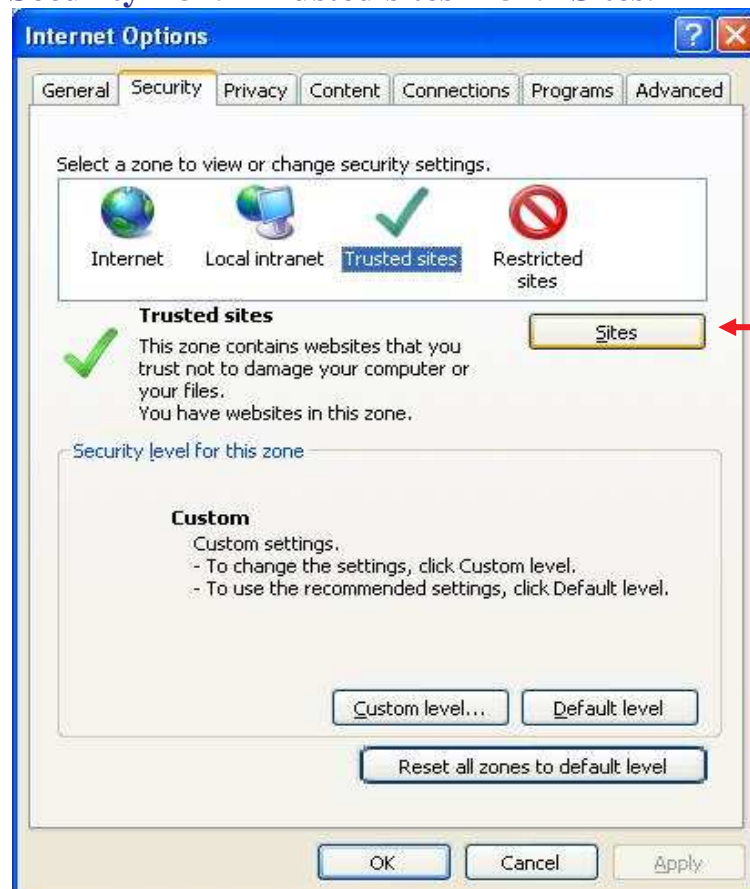

1.2 Click tab **Security** → Click **Trusted sites** → Click **Sites**.