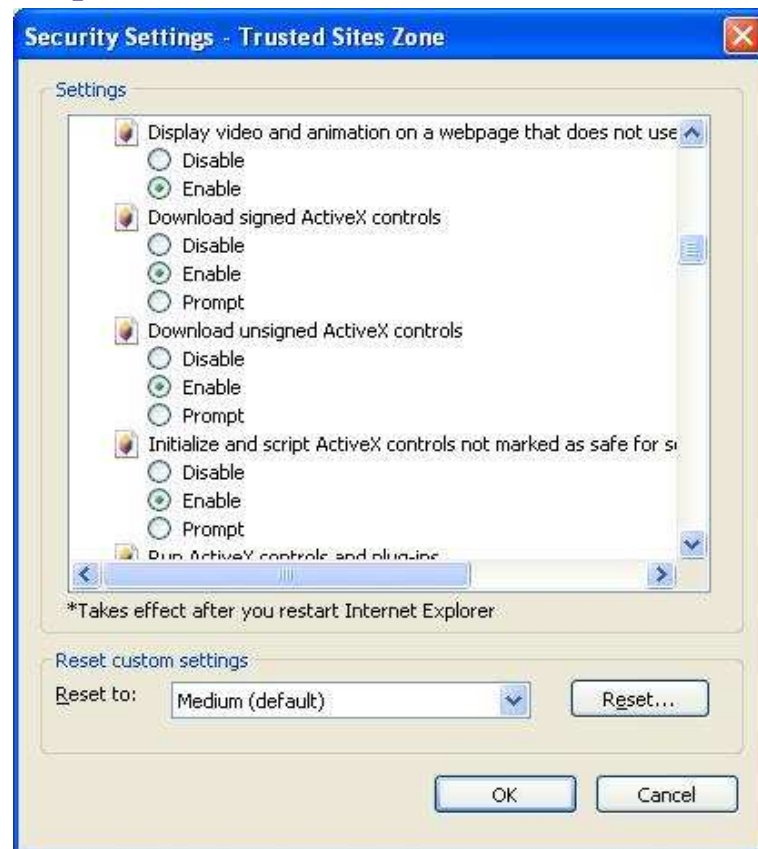

1.4.2 Enable Component as a figure.