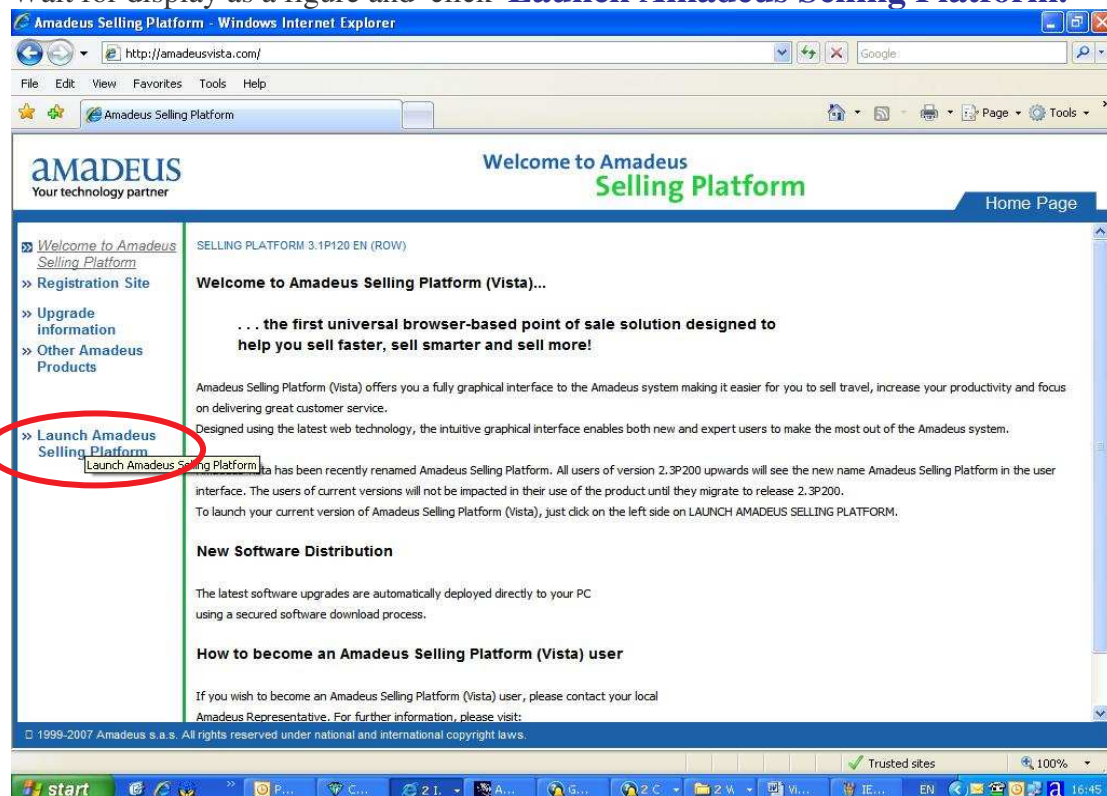

Click **OK** for complete Install Amadeus Selling Platform.*

Step for Amadeus Selling Platform (Vista)

Open **Internet Explorer** and goto site : <http://amadeusvista.com>

Wait for display as a figure and click **Launch Amadeus Selling Platform**.