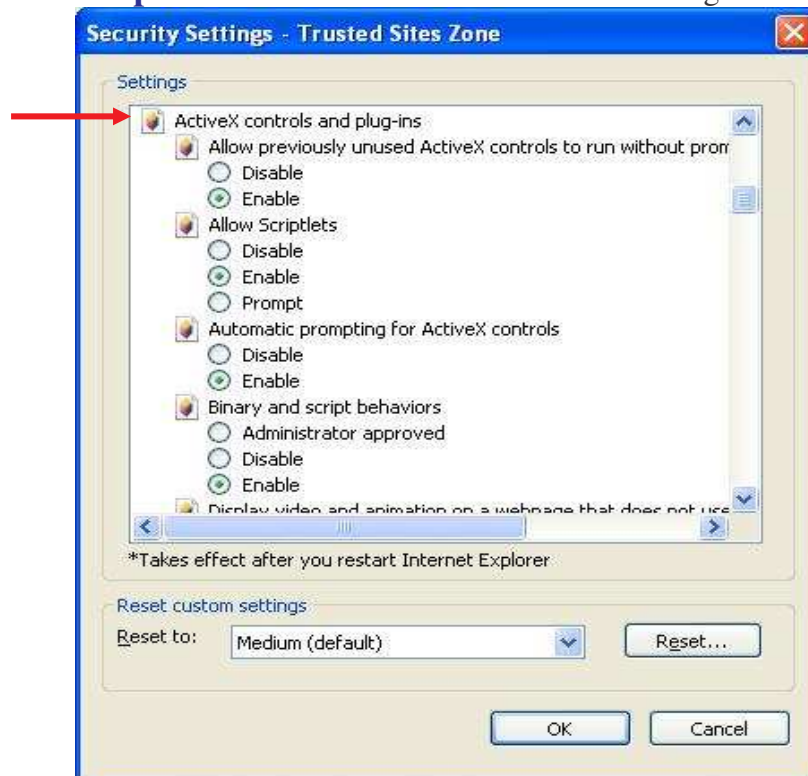

1.3.1 Remove checkbox front Require server verification (https:) for all sites in this zone

1.3.2 Type ***.amadeusvista.com** in the block of Add this website to the zone แล้ว click **Add**.

1.3.3 Display as a figure and click **Close**.

1.4 Click Custom Level...

1.4.1 Enable Component some ActiveX Controls as a figure.

1.4.2 Enable Component as a figure.

1.4.3 Enable Component as a figure → Click OK

1.4.4 Click **YES**.

1.5 Click tab **Privacy** and **Remove check box** front **Turn on Pop-up Blocker**